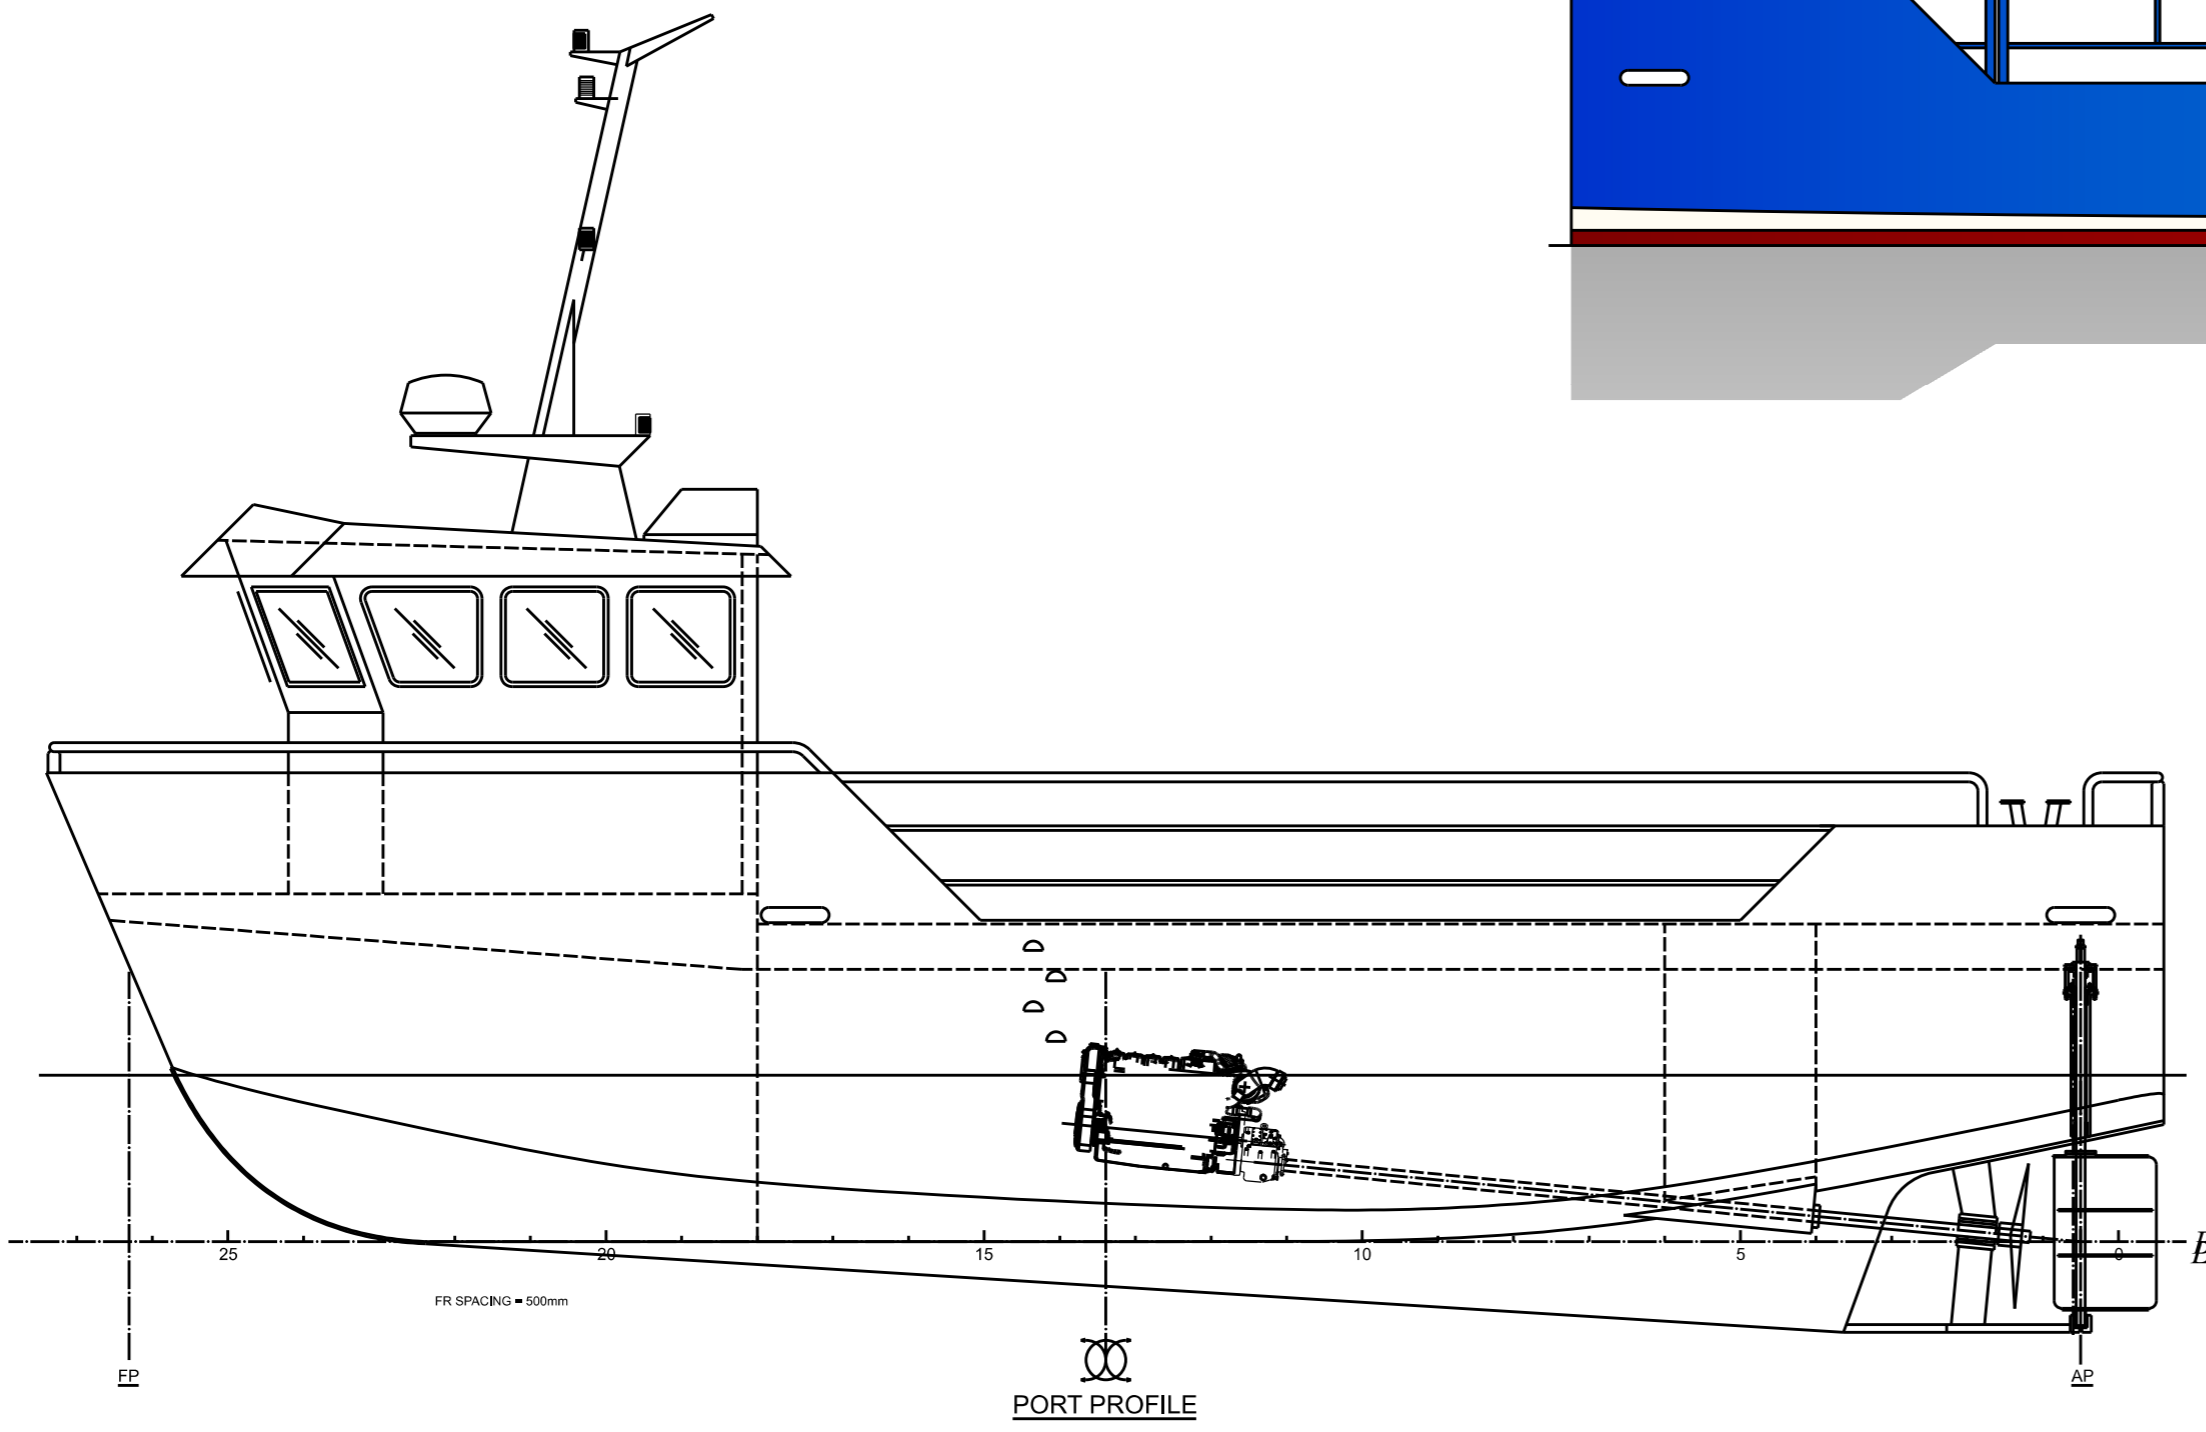

MACDUFF SHIPYARDS

14.00m CAT WORKBOAT

PRINCIPAL DIMENSIONS

LENGTH O.A.	14.00 m
LENGTH B.P.	12.92 m
BREADTH MLD.	6.20 m
DEPTH MLD.	2.10/2.30 m
FR SPACING	0.50 m
CARGO	20.00 t
FUEL	1.31 li
FW	0.22 li

REV	REVISION DESCRIPTION	BY	DATE
A	CONTRACT GA	M.W.	05.11.15
B	GENERAL UPDATE	M.W.	14.01.16
C	STEP DECK FORWARD SHOWN	M.W.	16.01.15

The Harbour
Macduff
Scotland
AB44 1QT
Telephone: +44(0)1261 832234

14.00m CATAMARAN WORKBOAT GENERAL ARRANGMENT

DRAWN BY	DATE	DRAWING NO	SHEETS	SCALE
M.W.	05.10.2015	675 - MSY - 01	A1	1:50