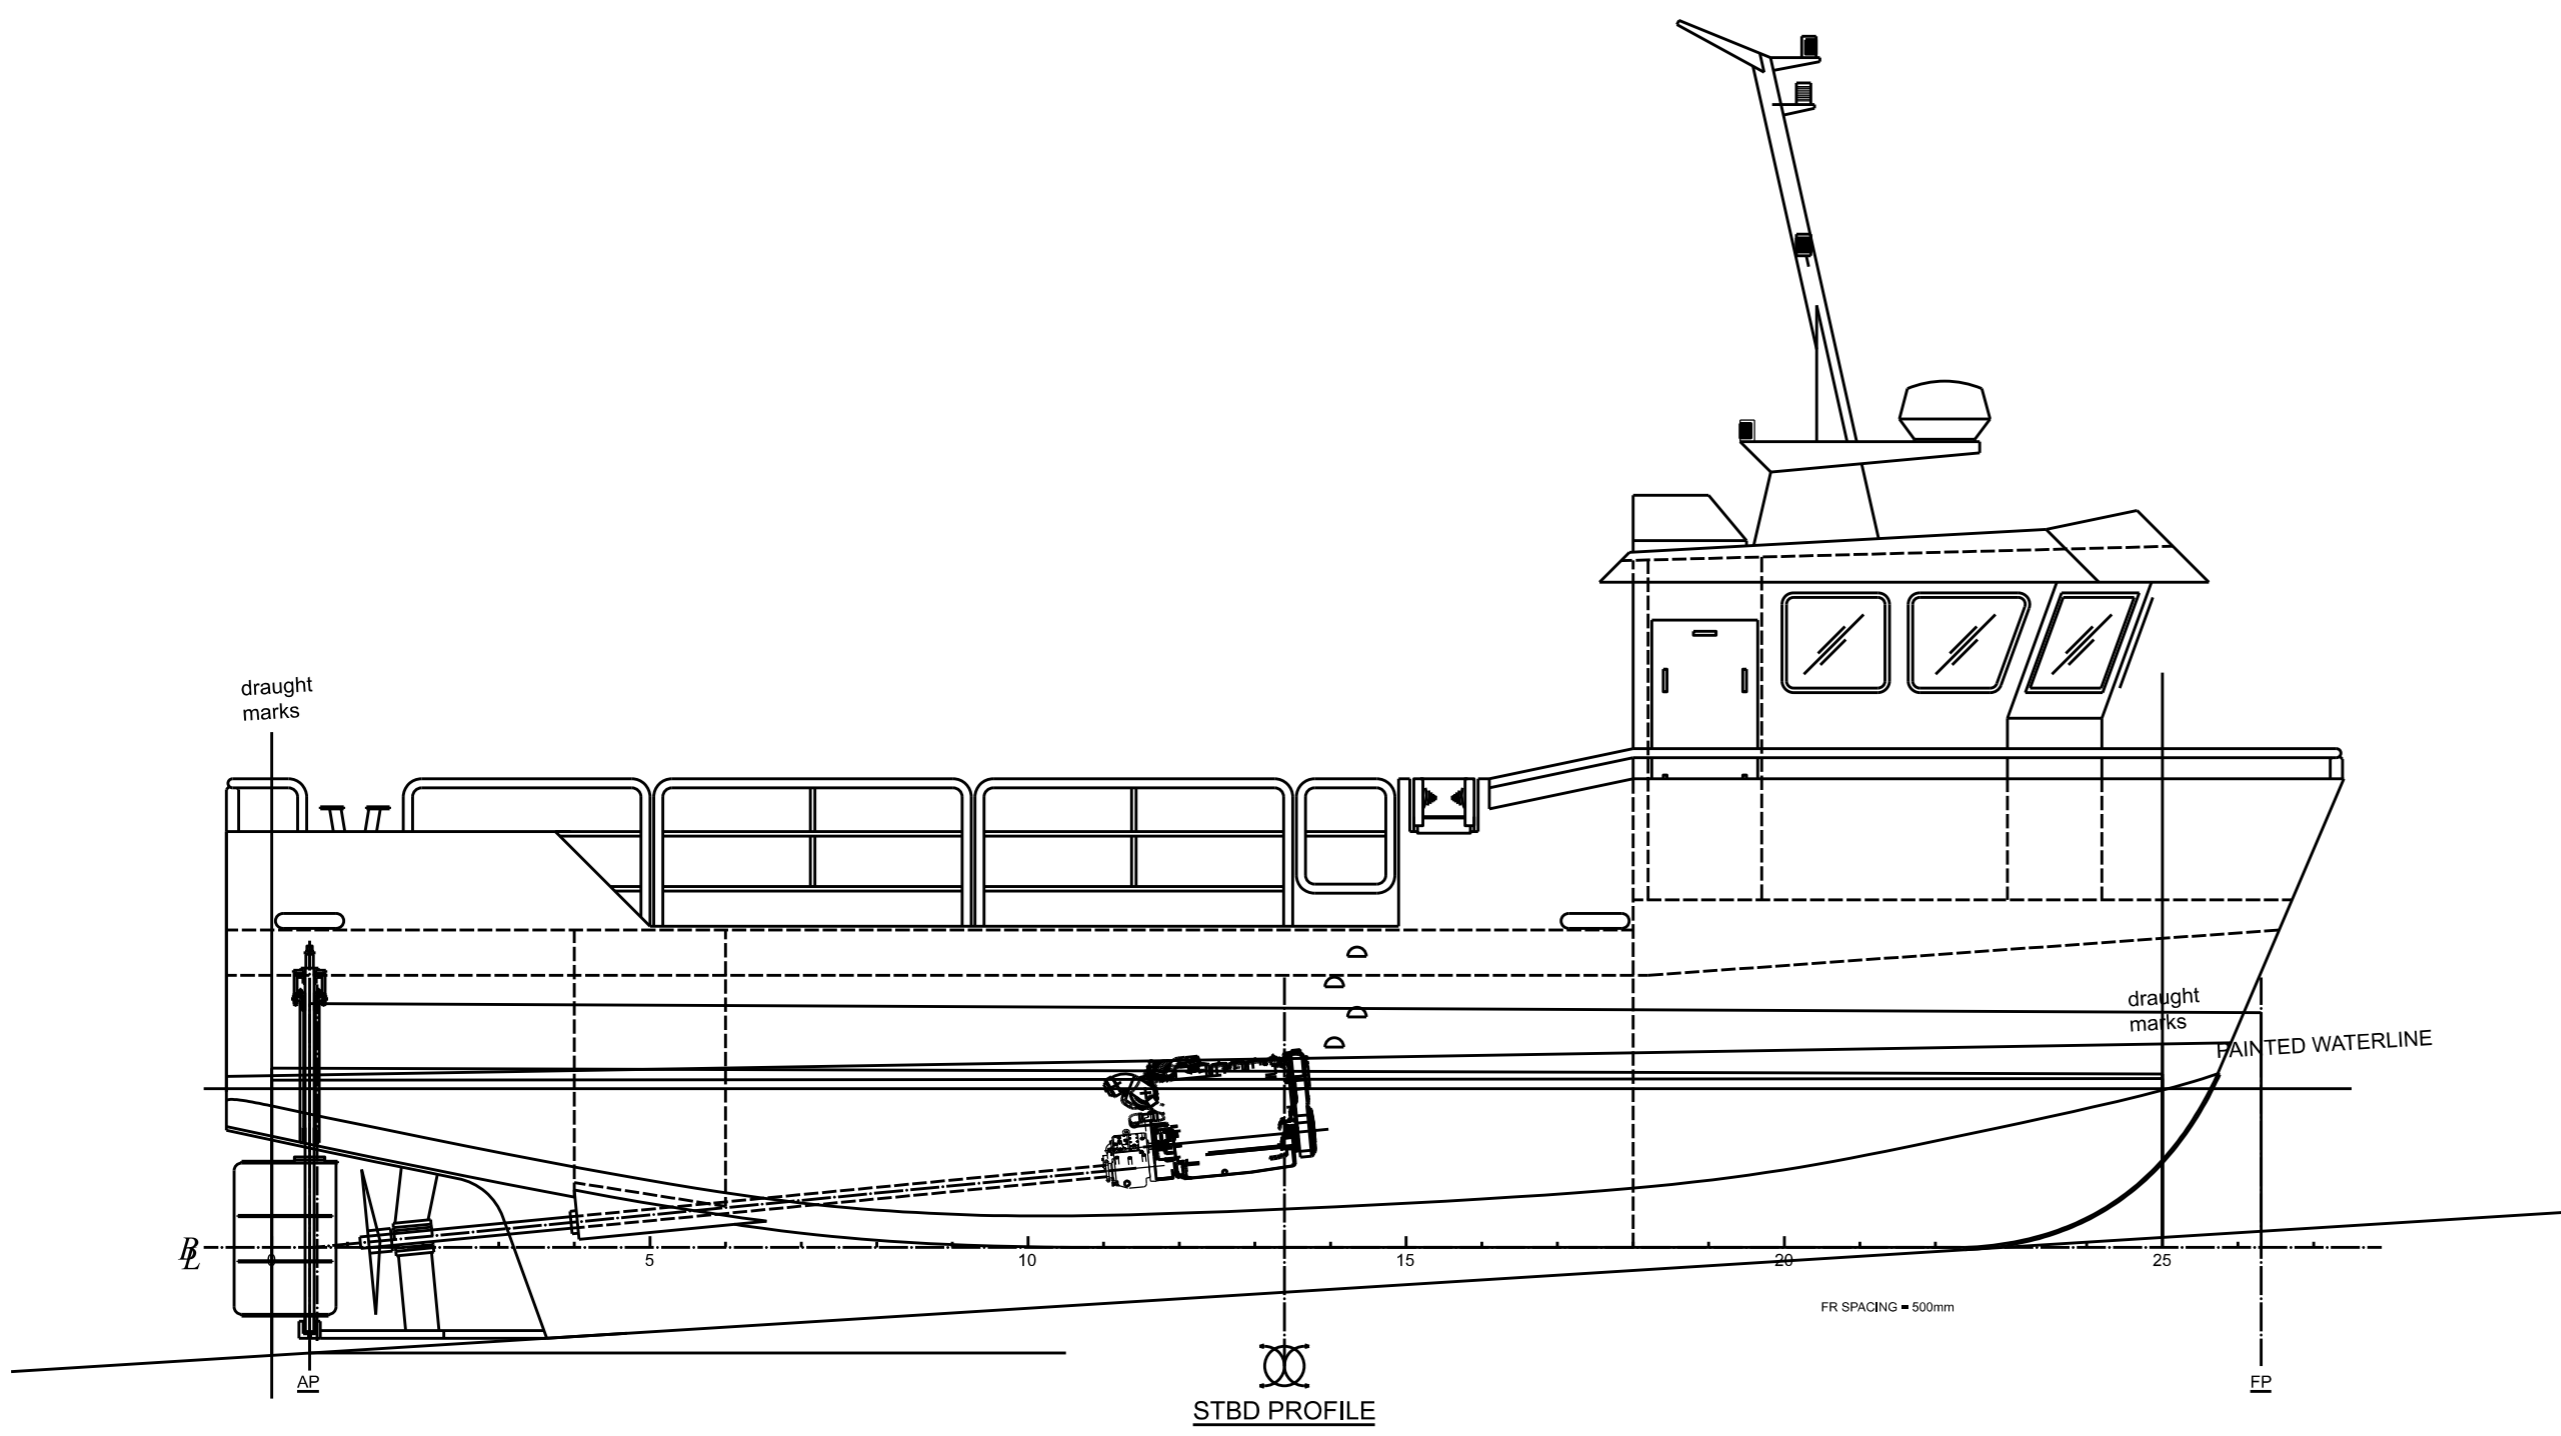

MACDUFF SHIPYARDS

14.00m CAT WORKBOAT

PRINCIPAL DIMENSIONS

LENGTH O.A.	14.00 m
LENGTH B.P.	12.92 m
BREADTH MLD.	6.20 m
DEPTH MLD.	2.10/2.30 m
FR SPACING	0.50 m
CARGO	20.00 t
FUEL	1.31 li
FW	0.22 li

REV	REVISION DESCRIPTION	BY	DATE
A	CONTRACT GA	M.W.	05.11.15
B	GENERAL UPDATE	M.W.	14.01.16
C	STEP DECK FORWARD SHOWN	M.W.	16.01.15

The Harbour
Macduff
Scotland
AB44 1QT
Telephone: +44(0)1261 832234

14.00m CATAMARAN WORKBOAT GENERAL ARRANGMENT

DRAWN BY	DATE	DRAWING NO	SHEETS	SCALE
M.W.	05.10.2015	675 - MSY - 01	A1	1:50