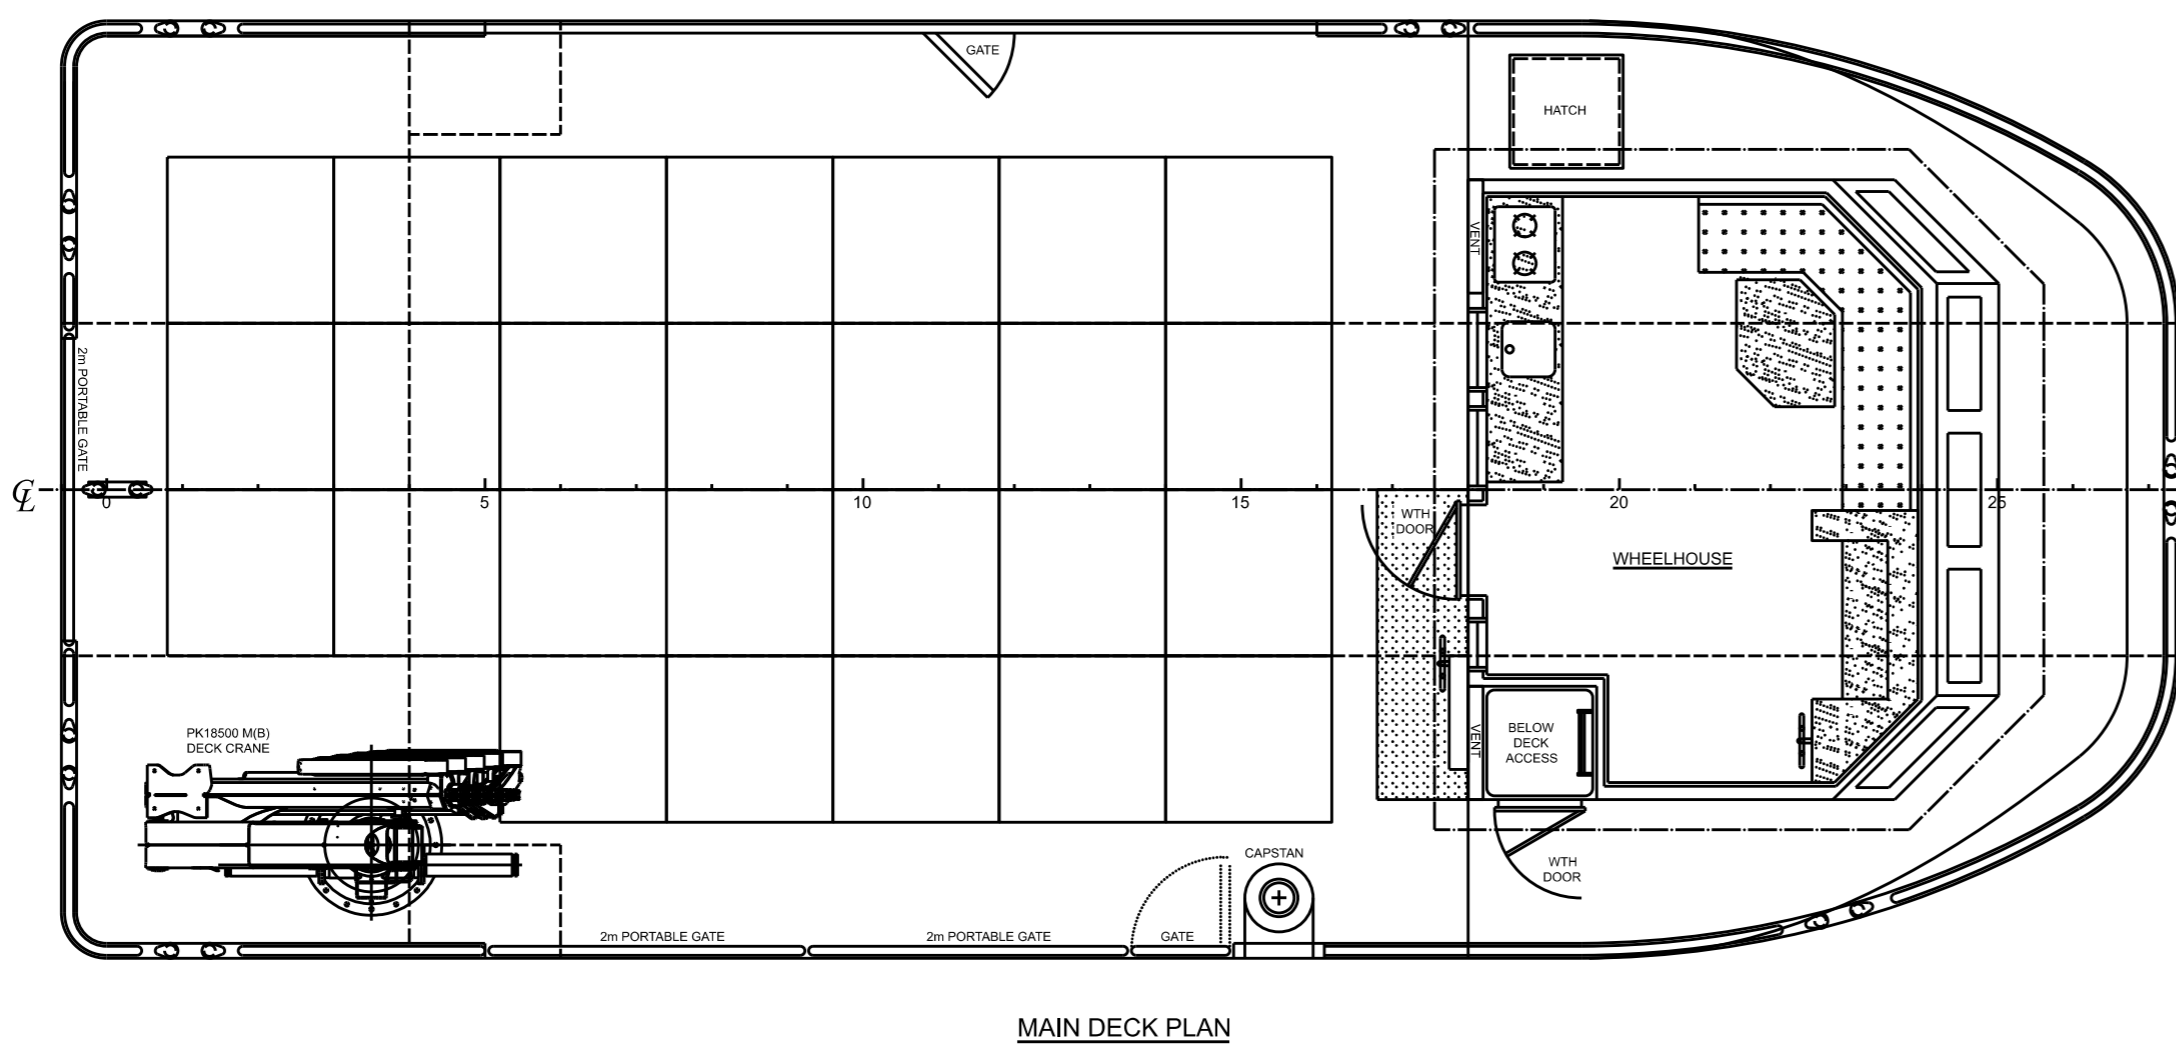

MACDUFF SHIPYARDS

14.00m CAT WORKBOAT

PRINCIPAL DIMENSIONS

LENGTH O.A.	14.00 m
LENGTH B.P.	12.92 m
BREADTH MLD.	6.20 m
DEPTH MLD.	2.10/2.30 m
FR SPACING	0.50 m
CARGO	20.00 t
FUEL	1.31 li
FW	0.22 li

REV	REVISION DESCRIPTION	BY	DATE
A	CONTRACT GA	M.W.	05.11.15
B	GENERAL UPDATE	M.W.	14.01.16
C	STEP DECK FORWARD SHOWN	M.W.	16.01.15

The Harbour
Macduff
Scotland
AB44 1QT
Telephone: +44(0)1261 832234

14.00m CATAMARAN WORKBOAT GENERAL ARRANGMENT

DRAWN BY	DATE	DRAWING NO	SHEETS	SCALE
M.W.	05.10.2015	675 - MSY - 01	A1	1:50