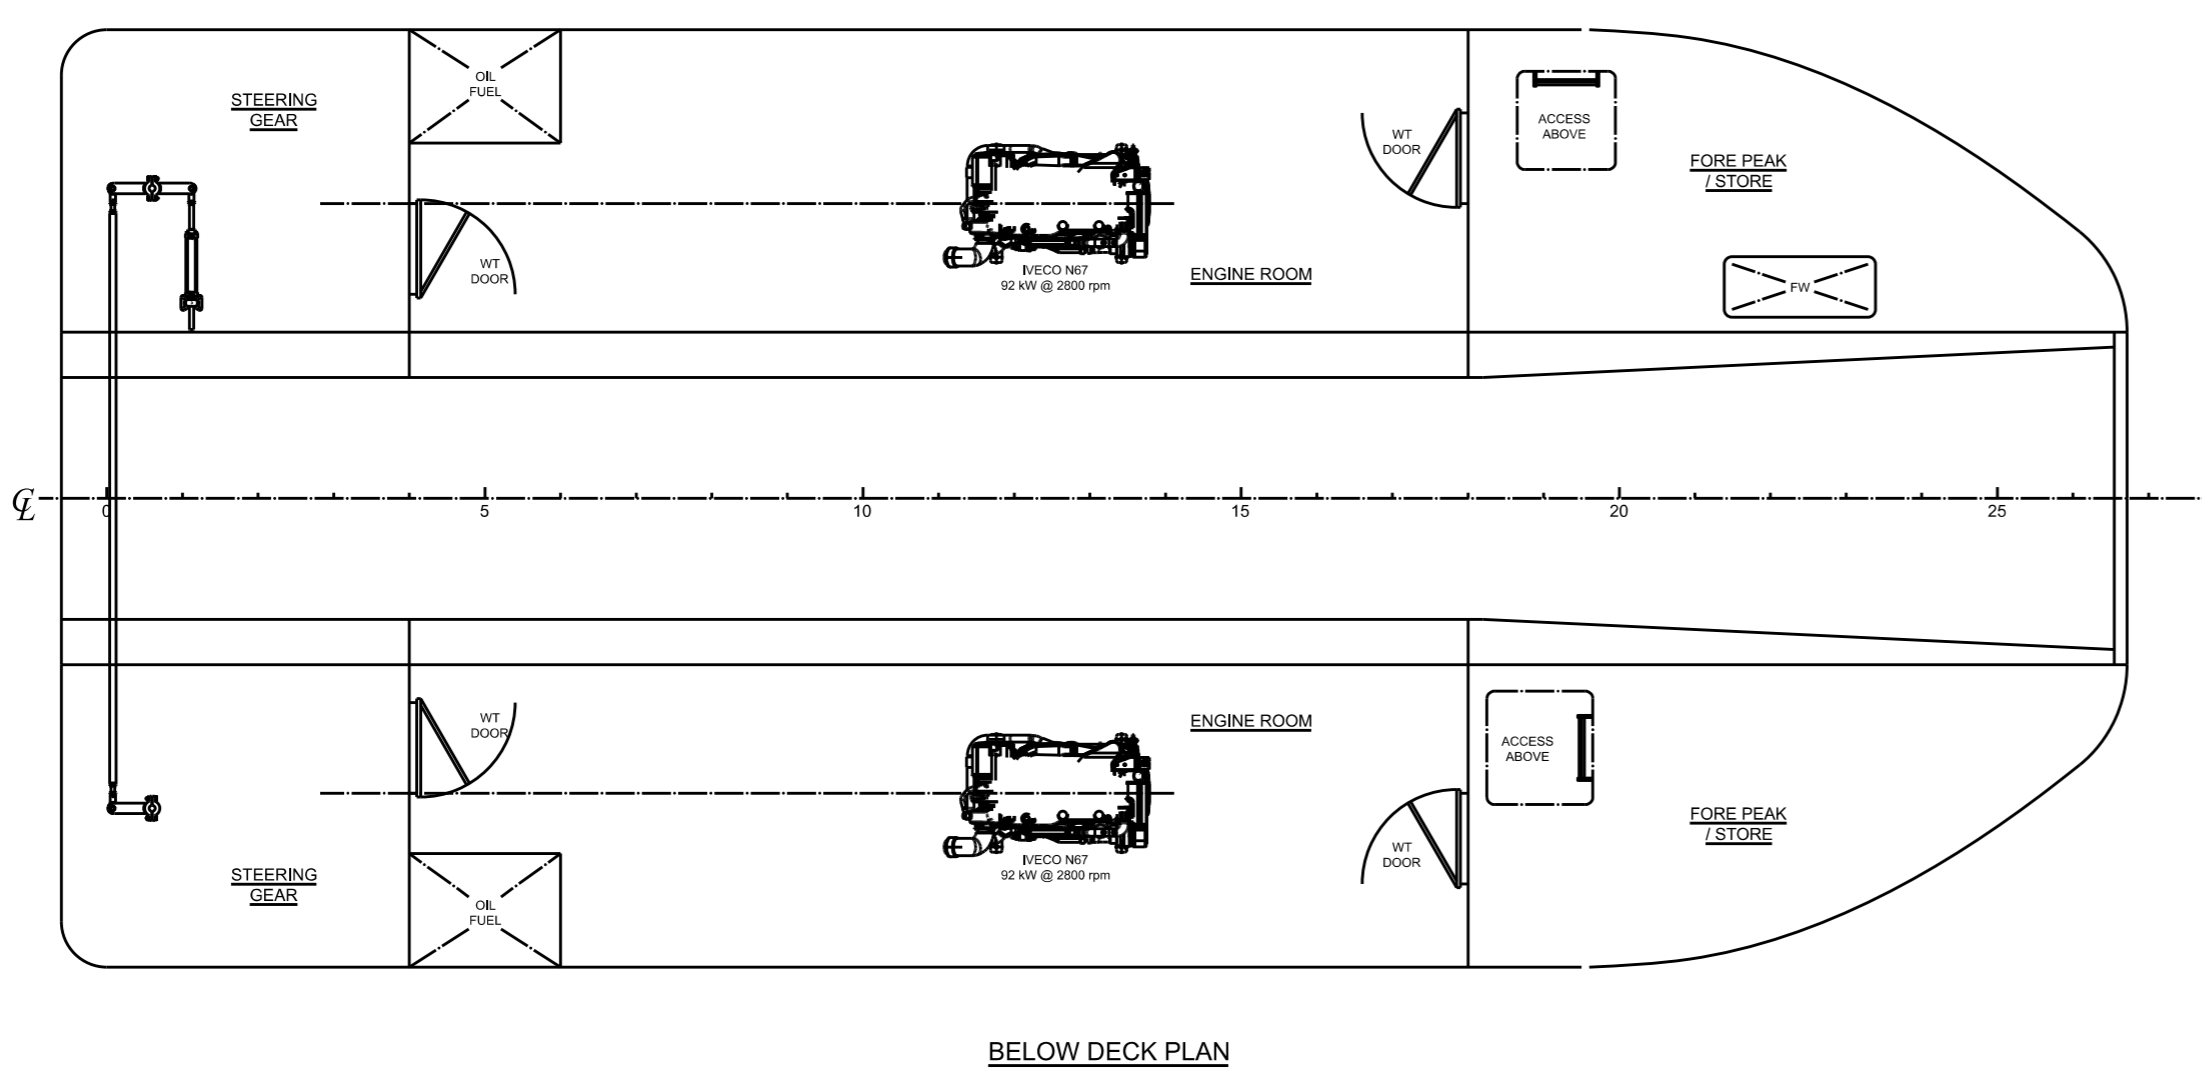

MACDUFF SHIPYARDS

14.00m CAT WORKBOAT

PRINCIPAL DIMENSIONS

LENGTH O.A.	14.00 m
LENGTH B.P.	12.92 m
BREADTH MLD.	6.20 m
DEPTH MLD.	2.10/2.30 m
FR SPACING	0.50 m
CARGO	20.00 t
FUEL	1.31 li
FW	0.22 li

REV	REVISION DESCRIPTION	BY	DATE
A	CONTRACT GA	M.W.	05.11.15
B	GENERAL UPDATE	M.W.	14.01.16
C	STEP DECK FORWARD SHOWN	M.W.	16.01.15

The Harbour
Macduff
Scotland
AB44 1QT
Telephone: +44(0)1261 832234

14.00m CATAMARAN WORKBOAT GENERAL ARRANGMENT

DRAWN BY	DATE	DRAWING NO	SHEETS	SCALE
M.W.	05.10.2015	675 - MSY - 01	A1	1:50